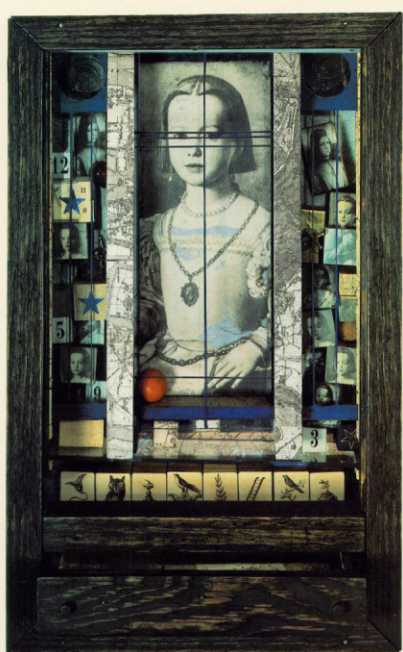

Themes Still Life I

Go online for presentations,
close ups, and more

Cezanne, *Pyramid of Skulls*, 1901.

Mary Pratt, *Pyrex on Gas Flame*, 1975.

Cezanne, *The Basket of Apples*, 1895.

Mary Pratt, *Between the Dark and the Daylight*, 2011.

Paul Cezanne, *Still Life with Apples*, 1898.

Mary Pratt, *Smears of Jam Lights of Jelly*.

Themes Still Life II

Go online for presentations,
close ups, and more

Joseph Cornell, *Untitled (Medici Princess)*, c. 1948
Construction, 17 5/8 x 11 1/8 x 4 3/8 in; Private collection

Joseph Cornell, *Untitled (The Hotel Eden)*, c. 1945
Construction, 15 1/8 x 15 3/4 x 4 3/4 in, National Gallery of Canada, Ottawa

Meret Oppenheim, *Object*, 1936. Fur-covered cup, saucer, and spoon, Museum of Modern Art.