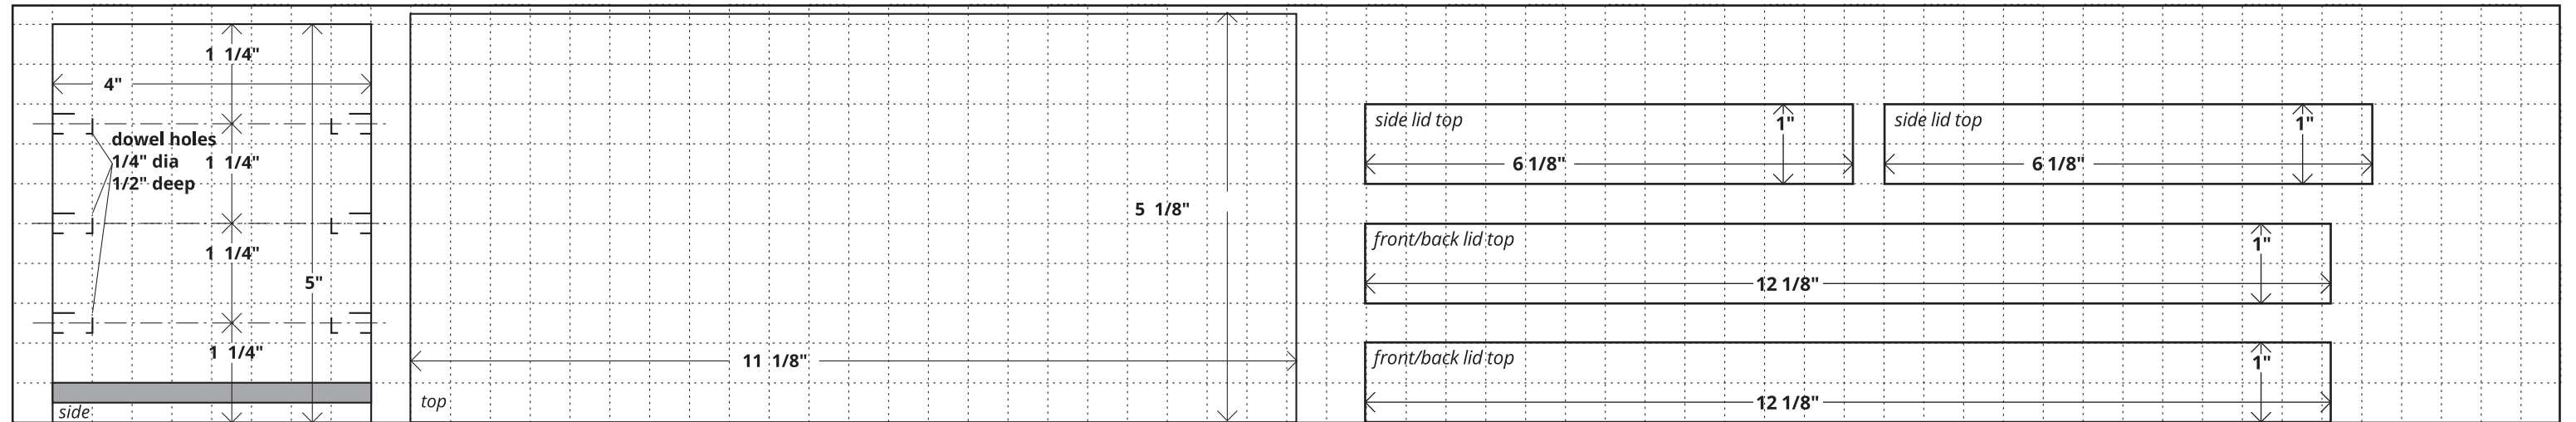

# Layout - Mitre Jointed Box

resawn 2x6 - 48" long

# Layout - Biscuit Jointed Box

resawn 2x6 - 32" long

resawn 2x6 - 32" long

# Layout - Dowel Jointed Box

resawn 2x6 - 32" long

resawn 2x6 - 32" long

# Layout - Dovetail Jointed Box

resawn 2x6 - 48" long