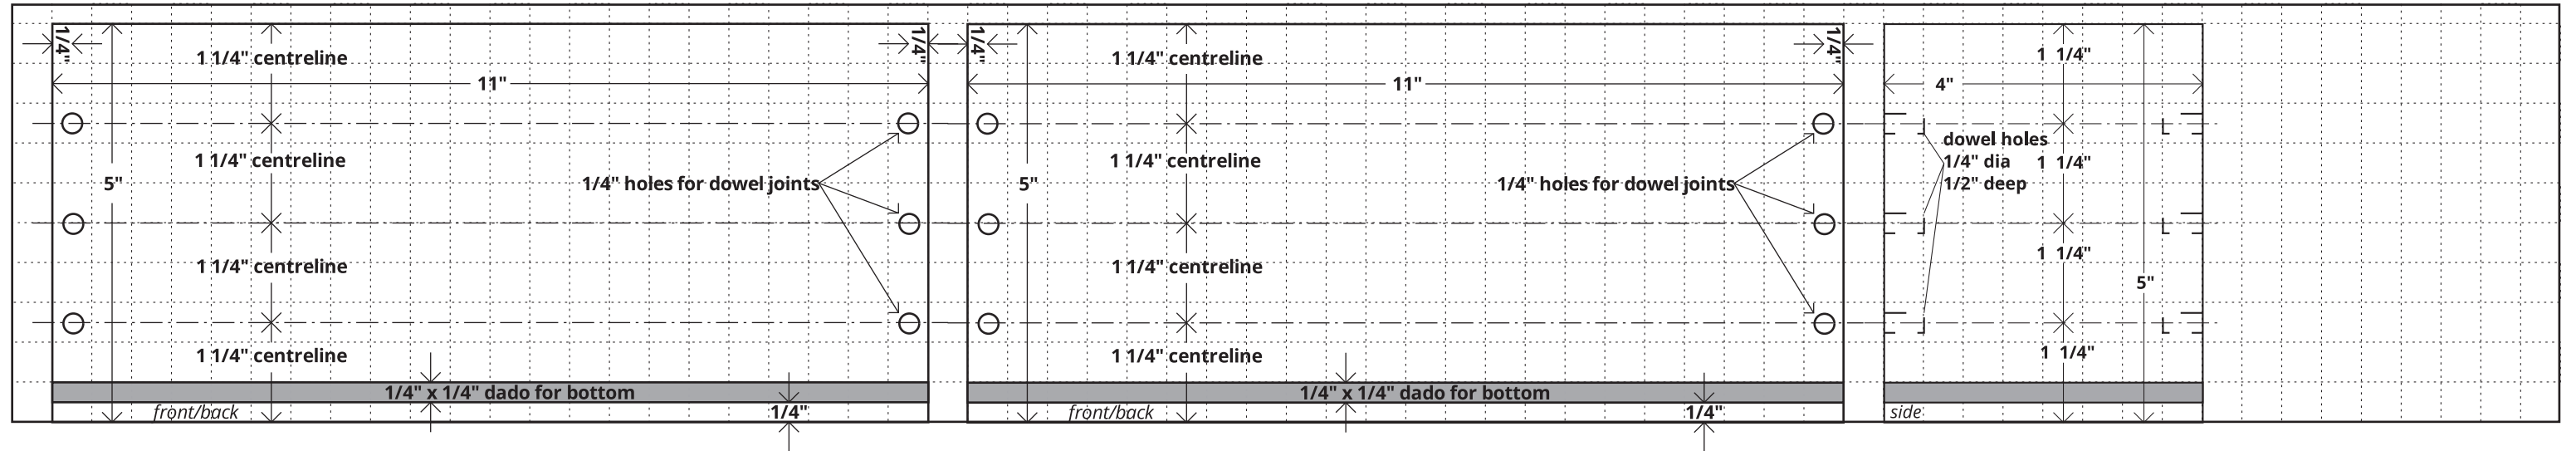

# Layout - Mitre Jointed Box

resawn 2x6 - 48" long

# Layout - Biscuit Jointed Box

resawn 2x6 - 32" long

resawn 2x6 - 32" long

# Layout - Dowel Jointed Box

resawn 2x6 - 32" long

resawn 2x6 - 32" long

# Layout - Dovetail Jointed Box

resawn 2x6 - 48" long