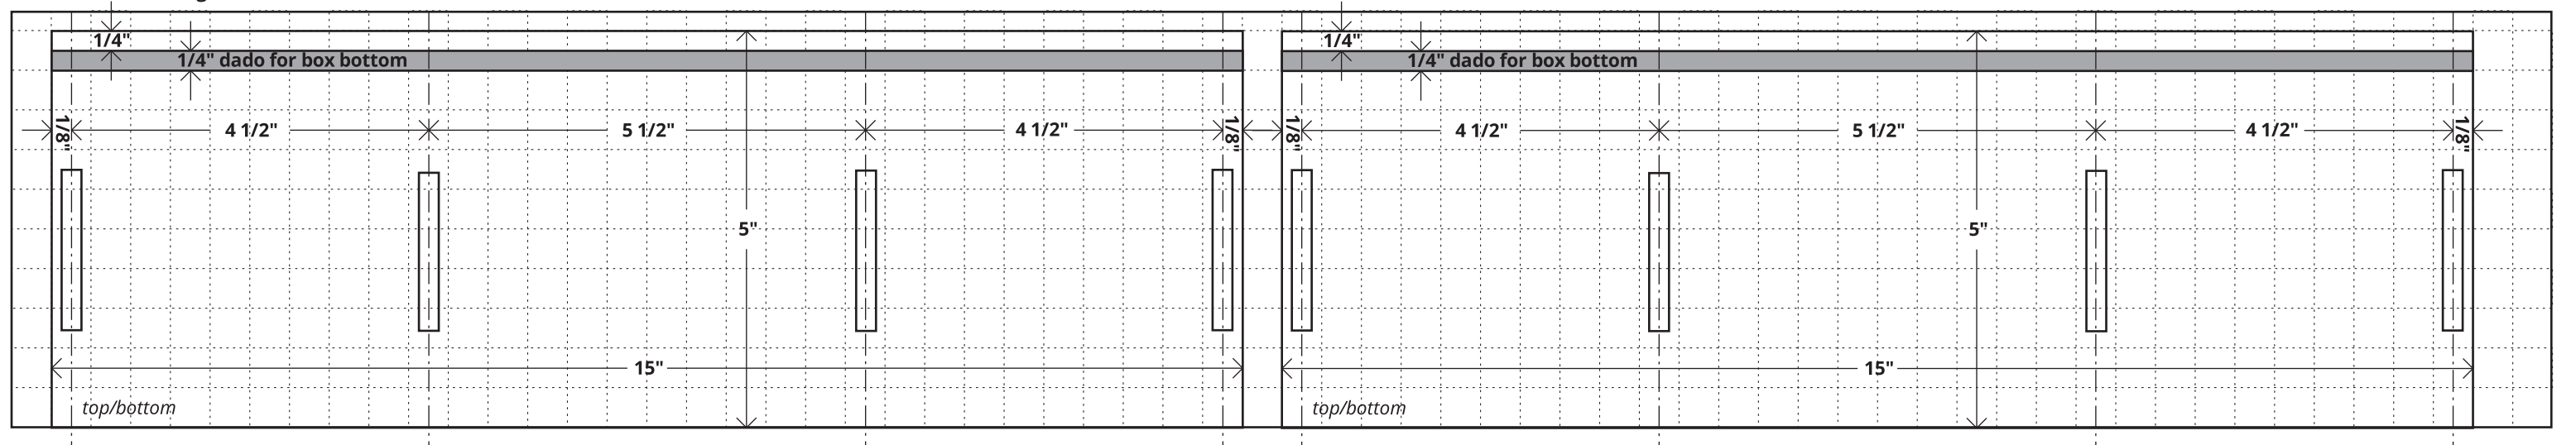

# Layout - Rabbet Jointed Shelves

resawn 2x6 - 32" long

resawn 2x6 - 32" long

# Layout - Biscuit Jointed Box

resawn 2x6 - 32" long

resawn 2x6 - 32" long

# Layout - Dowel Jointed Box

resawn 2x6 - 32" long

resawn 2x6 - 32" long

# Layout - Dovetail Jointed Box

resawn 2x6 - 48" long