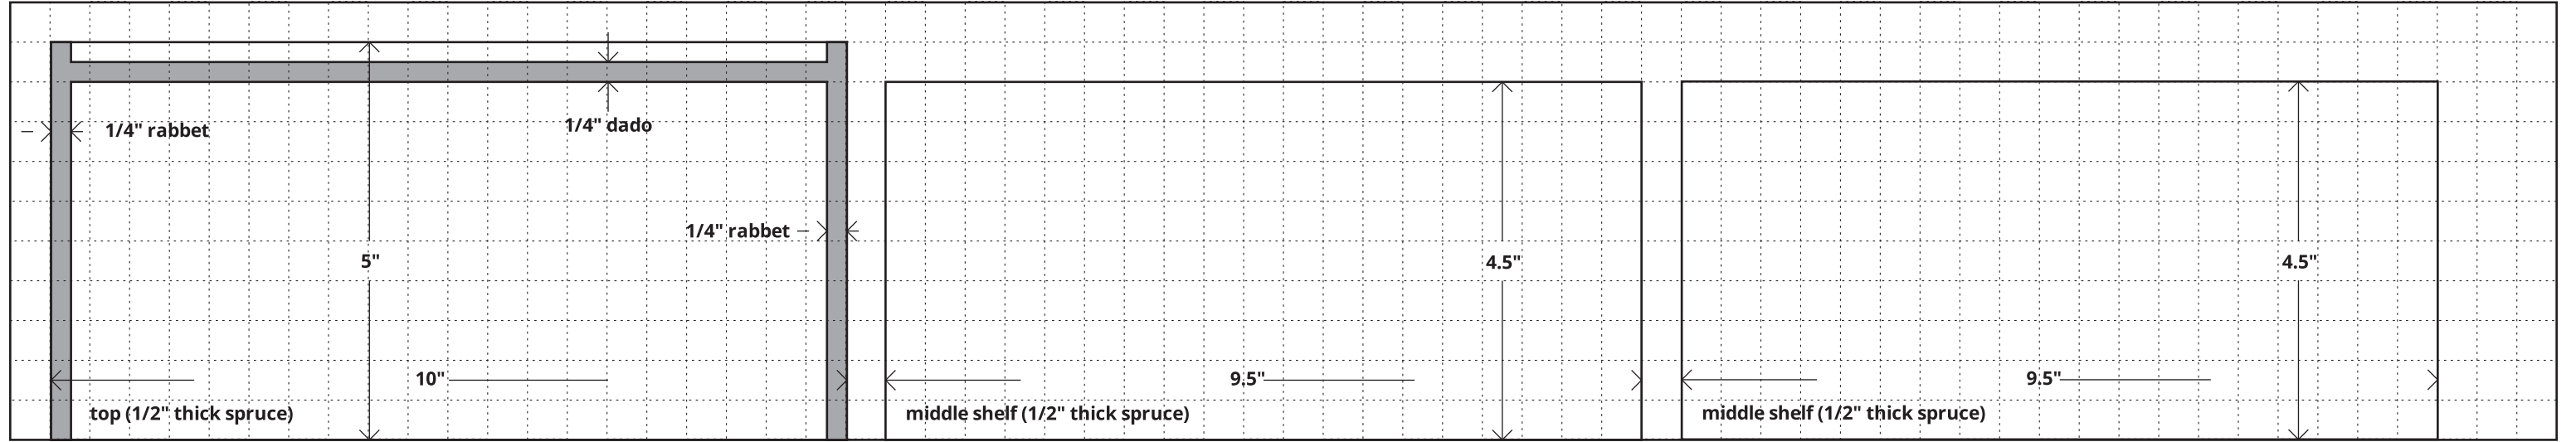

# Layout - Rabbet Jointed Shelves

resawn 2x6 - 32" long

resawn 2x6 - 32" long

# Layout - Biscuit Jointed Box

resawn 2x6 - 32" long

resawn 2x6 - 32" long

# Layout - Dowel Jointed Box

resawn 2x6 - 32" long

resawn 2x6 - 32" long

# Layout - Dovetail Jointed Box

resawn 2x6 - 48" long