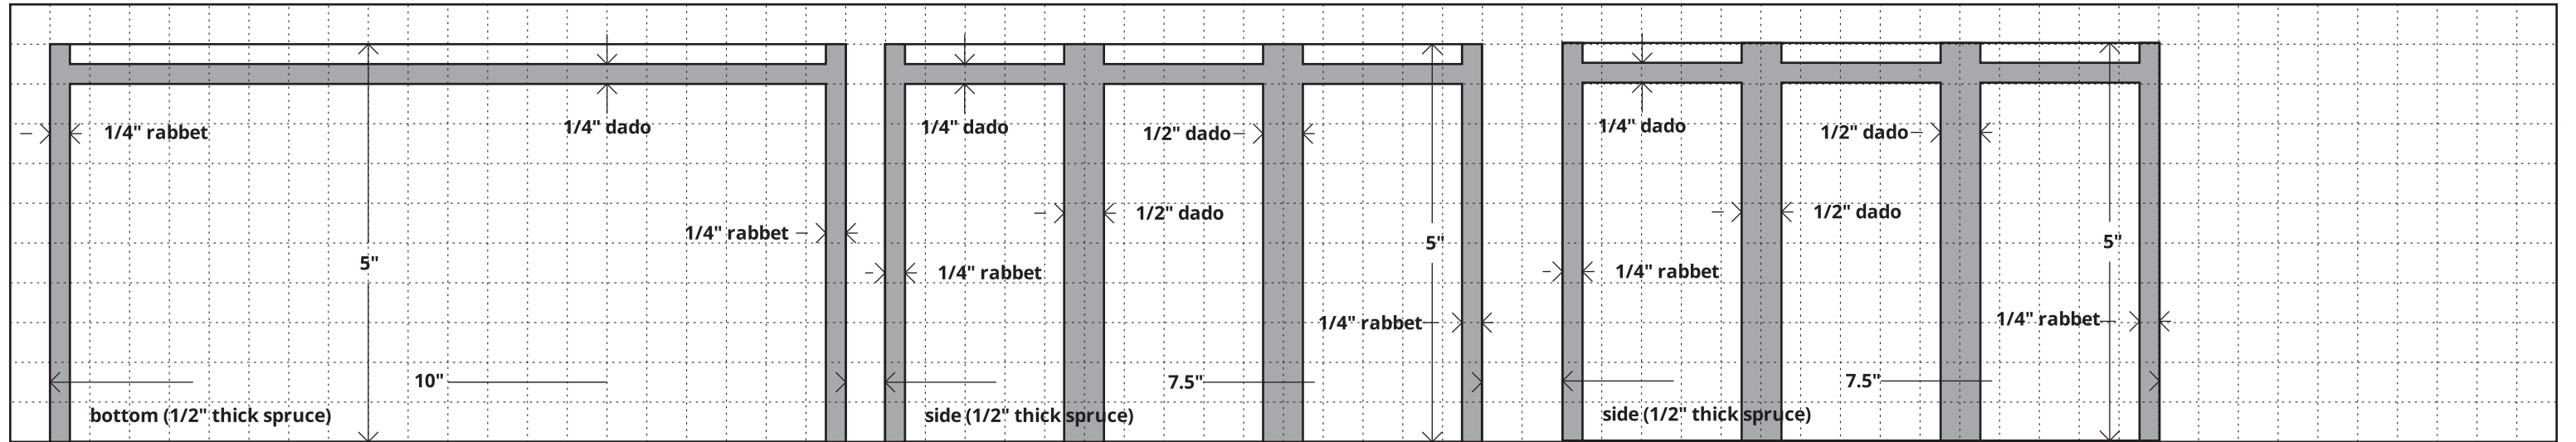

# Layout - Rabbet Jointed Shelves

resawn 2x6 - 32" long

resawn 2x6 - 32" long

# Layout - Mitre Jointed Box

resawn 2x6 - 48" long

# Layout - Biscuit Jointed Box

resawn 2x6 - 32" long

resawn 2x6 - 32" long

# Layout - Dovetail Jointed Box

resawn 2x6 - 48" long