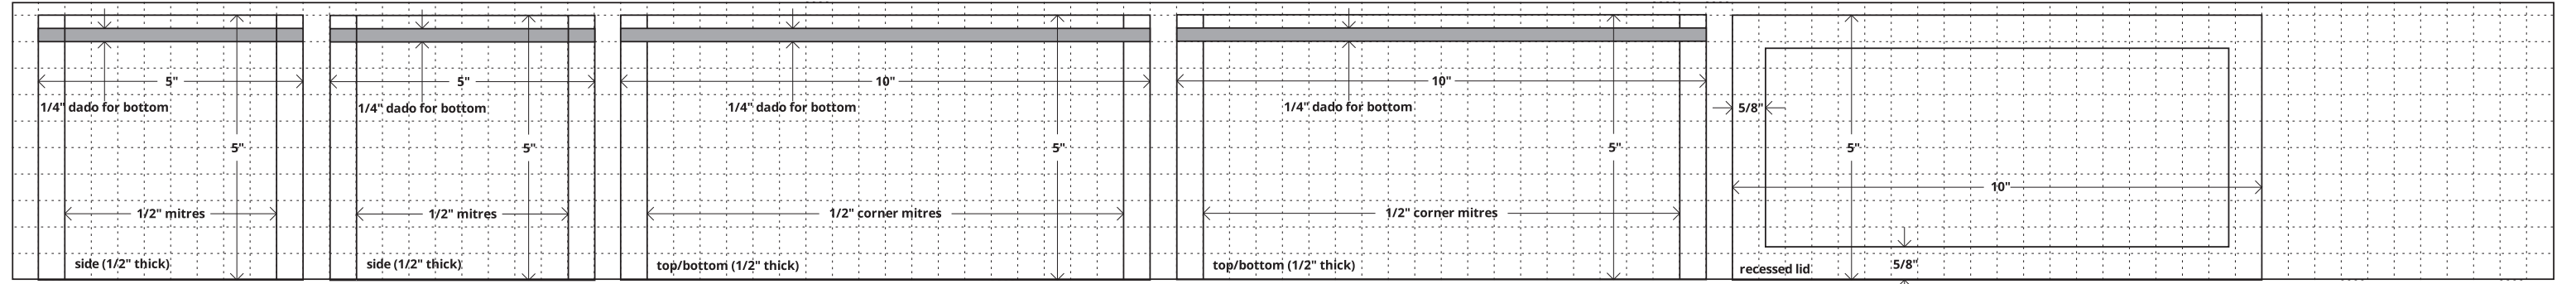

# Layout - Rabbet Jointed Shelves

resawn 2x6 - 32" long

resawn 2x6 - 32" long

# Layout - Mitre Jointed Box

resawn 2x6 - 48" long

# Layout - Biscuit Jointed Box

resawn 2x6 - 32" long

resawn 2x6 - 32" long

# Layout - Dovetail Jointed Box

resawn 2x6 - 48" long