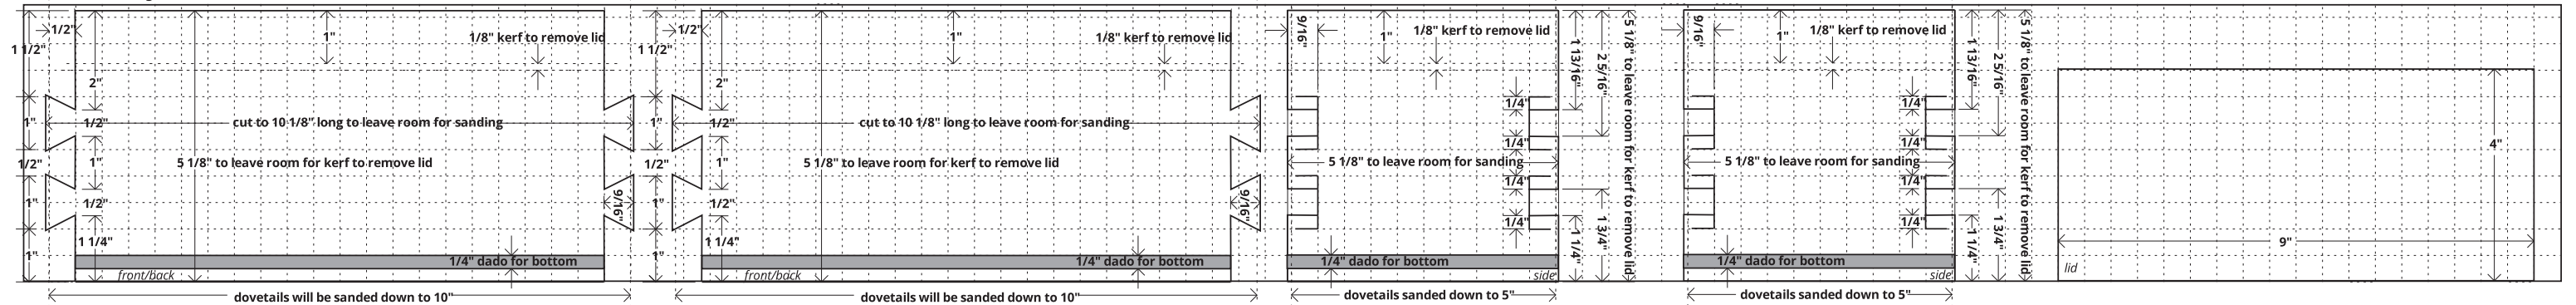

# Layout - Biscuit Jointed Box

resawn 2x6 - 32" long

resawn 2x6 - 32" long

# Layout - Dowel Jointed Box

resawn 2x6 - 32" long

resawn 2x6 - 32" long

# Layout - Dovetail Jointed Box

resawn 2x6 - 48" long