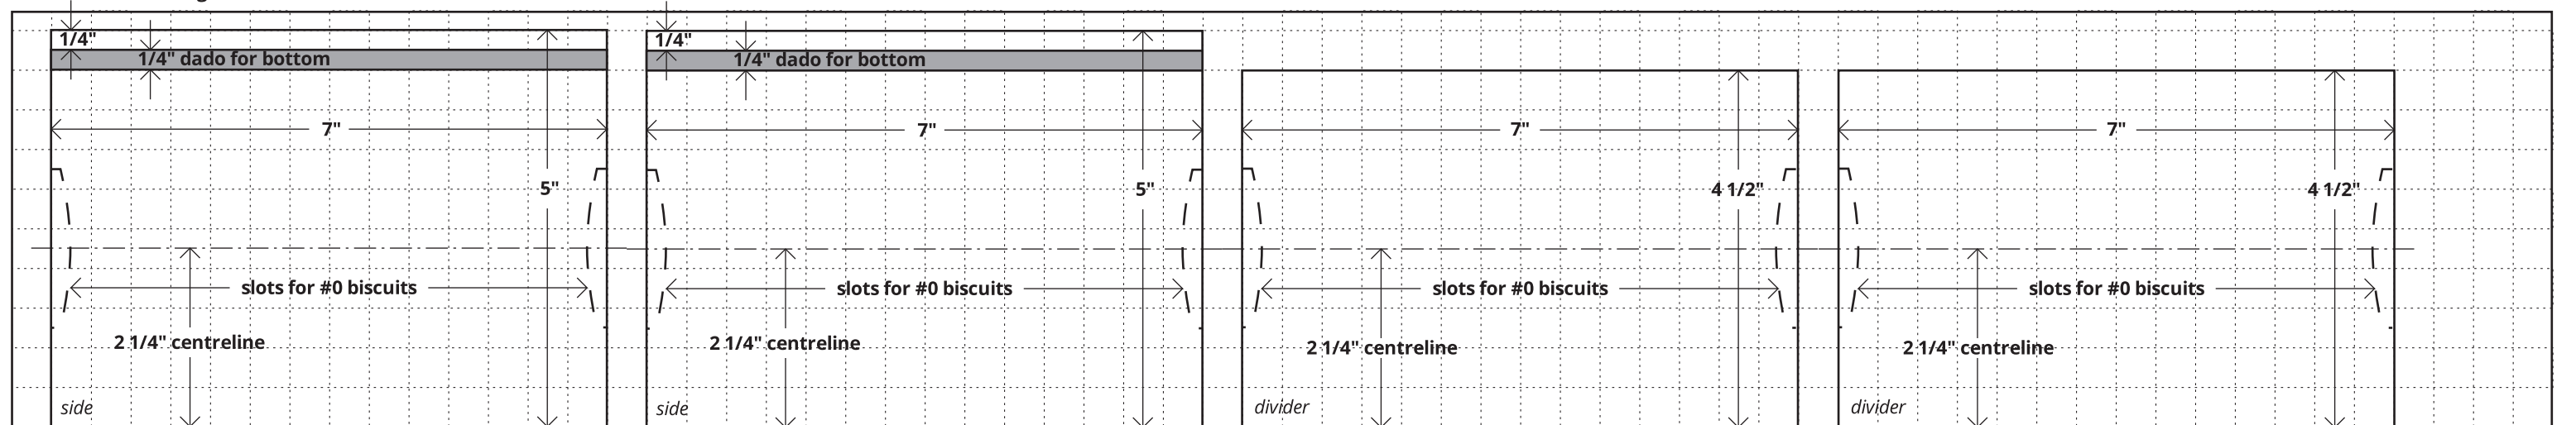

# Layout - Mitre Jointed Box

resawn 2x6 - 48" long

# Layout - Biscuit Jointed Box

resawn 2x6 - 32" long

resawn 2x6 - 32" long

# Layout - Dowel Jointed Box

resawn 2x6 - 32" long

resawn 2x6 - 32" long

# Layout - Dovetail Jointed Box

resawn 2x6 - 48" long